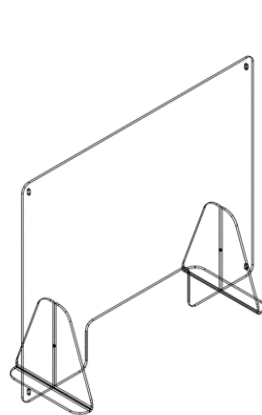

## Freestanding Shield

The Freestanding Shield is a clear, movable barrier that can set up quickly to provide protection for staff members where needed. Freestanding shields are available in two heights and four widths and include a transaction slot and non-skid rubber discs that keep the shields in place. Shields can be connected together using connector bolt hardware included with every Shield. Shields are fabricated in the USA from clear, cast acrylic with smooth edges and radius corners.

36"w x 36"h shown

(2) units ganged together

ITEM#	DESCRIPTION	WIDTH	DEPTH	HEIGHT
-------	-------------	-------	-------	--------

**Freestanding Shield**      **transaction slots**

SH-POS-SP-2430	30" high	24	12	30
SH-POS-SP-3030		30	12	30
SH-POS-SP-3230		32	12	30
SH-POS-SP-3630		36	12	30
SH-POS-SP-2436	36" high	24	12	36
SH-POS-SP-3036		30	12	36
SH-POS-SP-3236		32	12	36
SH-POS-SP-3636		36	12	36

36"w x 30 "h line drawing shown

36"w x 36"h line drawing shown

## Freestanding Shield - without transaction slot

The Freestanding Shield is a clear, movable barrier that can set up quickly to provide protection for staff members where needed. Freestanding shields are available in two heights and four widths and include non-skid rubber discs that keep the shields in place. Shields can be connected together using connector bolt hardware included with every Shield. Shields are fabricated in the USA from clear, cast acrylic with smooth edges and radius corners.