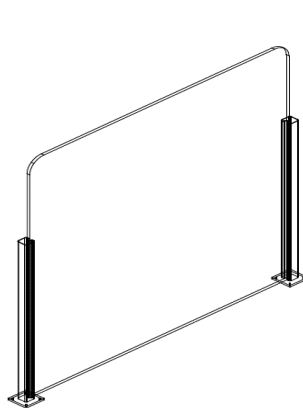

36"w x 36"h line drawing shown