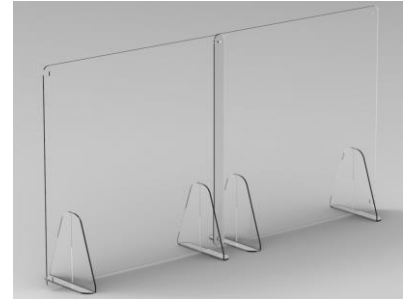

36"w x 36"h shown

(2) units ganged together

ITEM#	DESCRIPTION	WIDTH	DEPTH	HEIGHT
-------	-------------	-------	-------	--------

**Freestanding Shield**      **transaction slots**

SH-POS-SP-2430	30" high	24	12	30
SH-POS-SP-3030		30	12	30
SH-POS-SP-3230		32	12	30
SH-POS-SP-3630		36	12	30
SH-POS-SP-2436	36" high	24	12	36
SH-POS-SP-3036		30	12	36
SH-POS-SP-3236		32	12	36
SH-POS-SP-3636		36	12	36

## Freestanding Shield - without transaction slot

The Freestanding Shield is a clear, movable barrier that can set up quickly to provide protection for staff members where needed. Freestanding shields are available in two heights and four widths and include non-skid rubber discs that keep the shields in place. Shields can be connected together using connector bolt hardware included with every Shield. Shields are fabricated in the USA from clear, cast acrylic with smooth edges and radius corners.

### Shield Standards:

- 30" & 36" heights
- 24", 30", 32" & 36" widths
- Includes non-skid rubber discs (use is optional)
- Includes (2) sets of ganging hardware to connect 2 shields together
- Sets up quickly and is easily relocated

36"w x 36"h shown

(2) units ganged together

ITEM#	DESCRIPTION	WIDTH	DEPTH	HEIGHT
-------	-------------	-------	-------	--------

**Freestanding Shield without transaction slots**

SH-BAR-SP-2430	30" high	24	12	30
SH-BAR-SP-3030		30	12	30
SH-BAR-SP-3230		32	12	30
SH-BAR-SP-3630		36	12	30
SH-BAR-SP-2436	36" high	24	12	36
SH-BAR-SP-3036		30	12	36
SH-BAR-SP-3236		32	12	36
SH-BAR-SP-3636		36	12	36