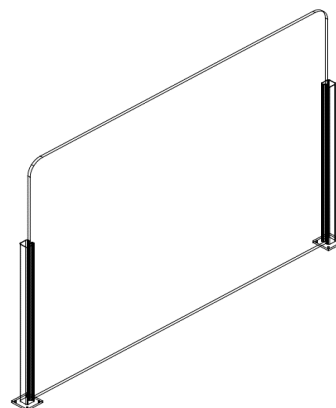

48"w x 36"h line drawing shown