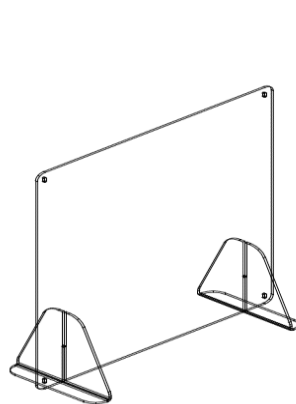

36"w x 36"h shown

(2) units ganged together

ITEM#	DESCRIPTION	WIDTH	DEPTH	HEIGHT
-------	-------------	-------	-------	--------

**Freestanding Shield**      **transaction slots**

SH-POS-SP-2430	30" high	24	12	30
SH-POS-SP-3030		30	12	30
SH-POS-SP-3230		32	12	30
SH-POS-SP-3630		36	12	30
SH-POS-SP-2436	36" high	24	12	36
SH-POS-SP-3036		30	12	36
SH-POS-SP-3236		32	12	36
SH-POS-SP-3636		36	12	36

## Freestanding Shield - without transaction slot

The Freestanding Shield is a clear, movable barrier that can set up quickly to provide protection for staff members where needed. Freestanding shields are available in two heights and four widths and include non-skid rubber discs that keep the shields in place. Shields can be connected together using connector bolt hardware included with every Shield. Shields are fabricated in the USA from clear, cast acrylic with smooth edges and radius corners.

36"w x 36"h shown

(2) units ganged together

ITEM#	DESCRIPTION	WIDTH	DEPTH	HEIGHT
-------	-------------	-------	-------	--------

**Freestanding Shield without transaction slots**

SH-BAR-SP-2430	30" high	24	12	30
SH-BAR-SP-3030		30	12	30
SH-BAR-SP-3230		32	12	30
SH-BAR-SP-3630		36	12	30
SH-BAR-SP-2436	36" high	24	12	36
SH-BAR-SP-3036		30	12	36
SH-BAR-SP-3236		32	12	36
SH-BAR-SP-3636		36	12	36

36"w x 30"h line drawing shown

36"w x 36"h line drawing shown

**Permanent Shield**

The Permanent Shield is a clear, fixed barrier that can set up quickly to provide protection for staff members where needed. Permanent shields are available in two heights and six widths and include a transaction slot at the base. Each Shield comes with all the mounting hardware required. Mounting posts are made from anodized aluminum. Permanent Shields are fabricated in the USA from clear, cast acrylic with smooth edges and radius corners. Custom sized and ganging Permanent Shields are available upon request.