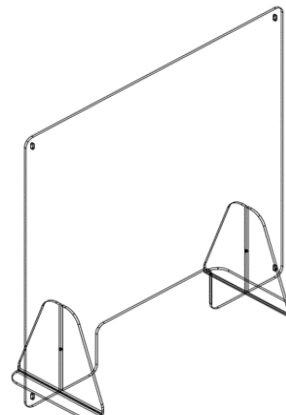

## Freestanding Shield

The Freestanding Shield is a clear, movable barrier that can set up quickly to provide protection for staff members where needed. Freestanding shields are available in two heights and four widths and include a transaction slot and non-skid rubber discs that keep the shields in place. Shields can be connected together using connector bolt hardware included with every Shield. Shields are fabricated in the USA from clear, cast acrylic with smooth edges and radius corners.

36"w x 36"h shown

(2) units ganged together

ITEM#	DESCRIPTION	WIDTH	DEPTH	HEIGHT
-------	-------------	-------	-------	--------

**Freestanding Shield**      **transaction slots**

SH-POS-SP-2430	30" high	24	12	30
SH-POS-SP-3030		30	12	30
SH-POS-SP-3230		32	12	30
SH-POS-SP-3630		36	12	30
SH-POS-SP-2436	36" high	24	12	36
SH-POS-SP-3036		30	12	36
SH-POS-SP-3236		32	12	36
SH-POS-SP-3636		36	12	36

36"w x 30 "h line drawing shown

36"w x 36"h line drawing shown

## Freestanding Shield - without transaction slot

The Freestanding Shield is a clear, movable barrier that can set up quickly to provide protection for staff members where needed. Freestanding shields are available in two heights and four widths and include non-skid rubber discs that keep the shields in place. Shields can be connected together using connector bolt hardware included with every Shield. Shields are fabricated in the USA from clear, cast acrylic with smooth edges and radius corners.