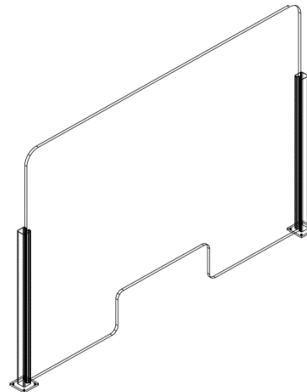

36"w x 30"h line drawing shown

36"w x 36"h line drawing shown

**Permanent Shield**

The Permanent Shield is a clear, fixed barrier that can set up quickly to provide protection for staff members where needed. Permanent shields are available in two heights and six widths and include a transaction slot at the base. Each Shield comes with all the mounting hardware required. Mounting posts are made from anodized aluminum. Permanent Shields are fabricated in the USA from clear, cast acrylic with smooth edges and radius corners. Custom sized and ganging Permanent Shields are available upon request.

**Shield Standards:**

- 30" & 36" heights
- 24", 30", 32", 36", 42" & 48" widths
- Transaction slots are 16"wide x 6"high (14"wide on 24"wide Shields)
- Mounting posts are 24" or 30" and come with hardware to install
- Each post installs quickly with (4) screws

36"w x 36"h shown

ITEM#	DESCRIPTION	WIDTH	DEPTH	HEIGHT
<b>Permanent Shield</b>	<b>transaction slots</b>			

SH-POS-RF-2430	<b>30" high</b>	24	2	30
SH-POS-RF-3030		30	2	30
SH-POS-RF-3230		32	2	30
SH-POS-RF-3630		36	2	30
SH-POS-RF-4230		42	2	30
SH-POS-RF-4830		48	2	30

SH-POS-RF-2436	<b>36" high</b>	24	2	36
SH-POS-RF-3036		30	2	36
SH-POS-RF-3236		32	2	36
SH-POS-RF-3636		36	2	36
SH-POS-RF-4236		42	2	36
SH-POS-RF-4836		48	2	36

36"w x 36"h line drawing shown

48"w x 36"h line drawing shown