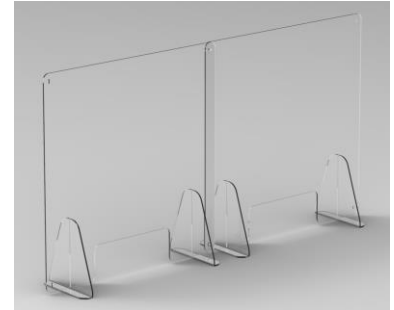

## Freestanding Shield

The Freestanding Shield is a clear, movable barrier that can set up quickly to provide protection for staff members where needed. Freestanding shields are available in two heights and four widths and include a transaction slot and non-skid rubber discs that keep the shields in place. Shields can be connected together using connector bolt hardware included with every Shield. Shields are fabricated in the USA from clear, cast acrylic with smooth edges and radius corners.

### Shield Standards:

- 30" & 36" heights
- 24", 30", 32" & 36" widths
- Transaction slots are 16" wide x 6" high (14" wide on 24" wide Shields)
- Includes non-skid rubber discs (use is optional)
- Includes (2) sets of ganging hardware to connect 2 shields together
- Sets up quickly and is easily relocated

36"w x 36"h shown

(2) units ganged together

ITEM#	DESCRIPTION	WIDTH	DEPTH	HEIGHT
-------	-------------	-------	-------	--------

**Freestanding Shield**      **transaction slots**

SH-POS-SP-2430	30" high	24	12	30
SH-POS-SP-3030		30	12	30
SH-POS-SP-3230		32	12	30
SH-POS-SP-3630		36	12	30
SH-POS-SP-2436	36" high	24	12	36
SH-POS-SP-3036		30	12	36
SH-POS-SP-3236		32	12	36
SH-POS-SP-3636		36	12	36

## Freestanding Shield - without transaction slot

The Freestanding Shield is a clear, movable barrier that can set up quickly to provide protection for staff members where needed. Freestanding shields are available in two heights and four widths and include non-skid rubber discs that keep the shields in place. Shields can be connected together using connector bolt hardware included with every Shield. Shields are fabricated in the USA from clear, cast acrylic with smooth edges and radius corners.