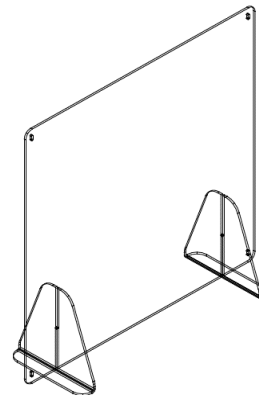

## Freestanding Shield - without transaction slot

The Freestanding Shield is a clear, movable barrier that can set up quickly to provide protection for staff members where needed. Freestanding shields are available in two heights and four widths and include non-skid rubber discs that keep the shields in place. Shields can be connected together using connector bolt hardware included with every Shield. Shields are fabricated in the USA from clear, cast acrylic with smooth edges and radius corners.

36"w x 36"h shown

(2) units ganged together

ITEM#	DESCRIPTION	WIDTH	DEPTH	HEIGHT
-------	-------------	-------	-------	--------

**Freestanding Shield without transaction slots**

SH-BAR-SP-2430	30" high	24	12	30
SH-BAR-SP-3030		30	12	30
SH-BAR-SP-3230		32	12	30
SH-BAR-SP-3630		36	12	30
SH-BAR-SP-2436	36" high	24	12	36
SH-BAR-SP-3036		30	12	36
SH-BAR-SP-3236		32	12	36
SH-BAR-SP-3636		36	12	36

36"w x 30"h line drawing shown

36"w x 36"h line drawing shown

**Permanent Shield**

The Permanent Shield is a clear, fixed barrier that can set up quickly to provide protection for staff members where needed. Permanent shields are available in two heights and six widths and include a transaction slot at the base. Each Shield comes with all the mounting hardware required. Mounting posts are made from anodized aluminum. Permanent Shields are fabricated in the USA from clear, cast acrylic with smooth edges and radius corners. Custom sized and ganging Permanent Shields are available upon request.

**Shield Standards:**

- 30" & 36" heights
- 24", 30", 32", 36", 42" & 48" widths
- Transaction slots are 16"wide x 6"high (14"wide on 24"wide Shields)
- Mounting posts are 24" or 30" and come with hardware to install
- Each post installs quickly with (4) screws