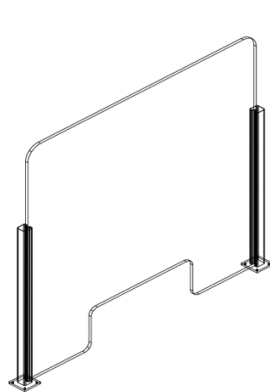

36"w x 36"h line drawing shown